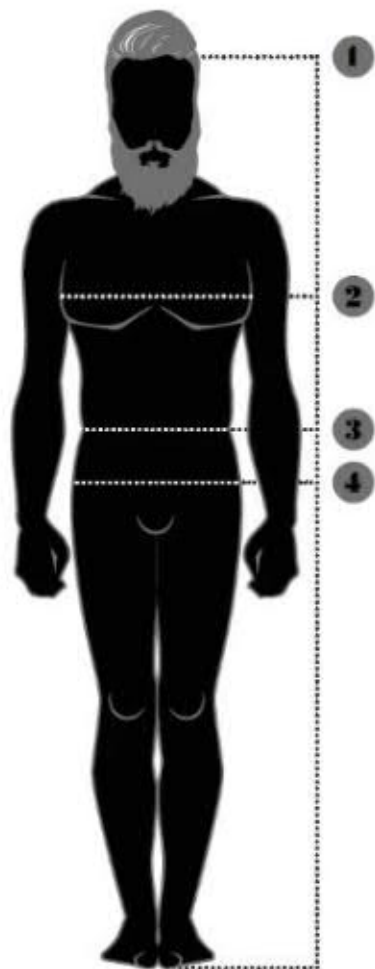

HUMMEL® MEN'S
Size and fit measurements

Apparel

		XS	S	M	L	XL	XXL
1. HEIGHT	in	70.1	71.7	73.2	74.8	76.4	76.4
2. CHEST WIDTH	in	37.0	39.0	40.9	43.3	45.7	48.0
3. WAIST	in	32.3	34.3	36.2	38.6	40.9	43.3
4. HIP	in	38.2	40.2	42.1	44.5	46.9	49.2
INNER LEG	in	31.9	32.7	33.5	34.3	35.0	35.0

Shoes

EUR	UK	US
40	6.5	7.5
41	7.5	8.5
42	8	9
43	9	10
44	9.5	10.5
45	10.5	11.5
46	11	12
47	12	13
48	12.5	14